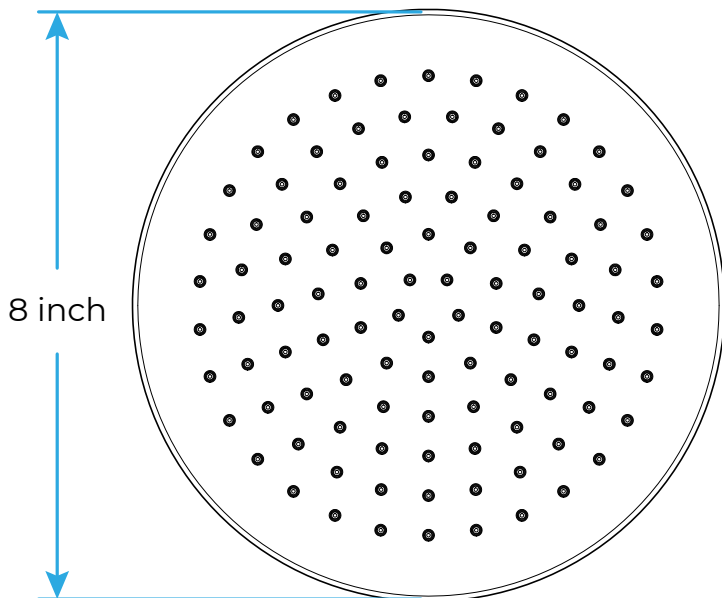

**BUSHED NICKEL 1.75 GPM RAIN SHOWER HEAD WITH MASTERCLEAN SPRAY
FACE AND KATALYST AIR-INDUCTION TECHNOLOGY SPECIFICATIONS**

Feature: Rainfall Shower
Material: Brass
Showerhead Flow Rate: 1.75 GPM
Style: Contemporary
Water flow: 7-9 L / min
Connection standard: G1/2
With swivel ball joint and rubber seal
Rubber nozzles, prevent blockage and easy
cleaning

Shower Head

Available in multiple sizes